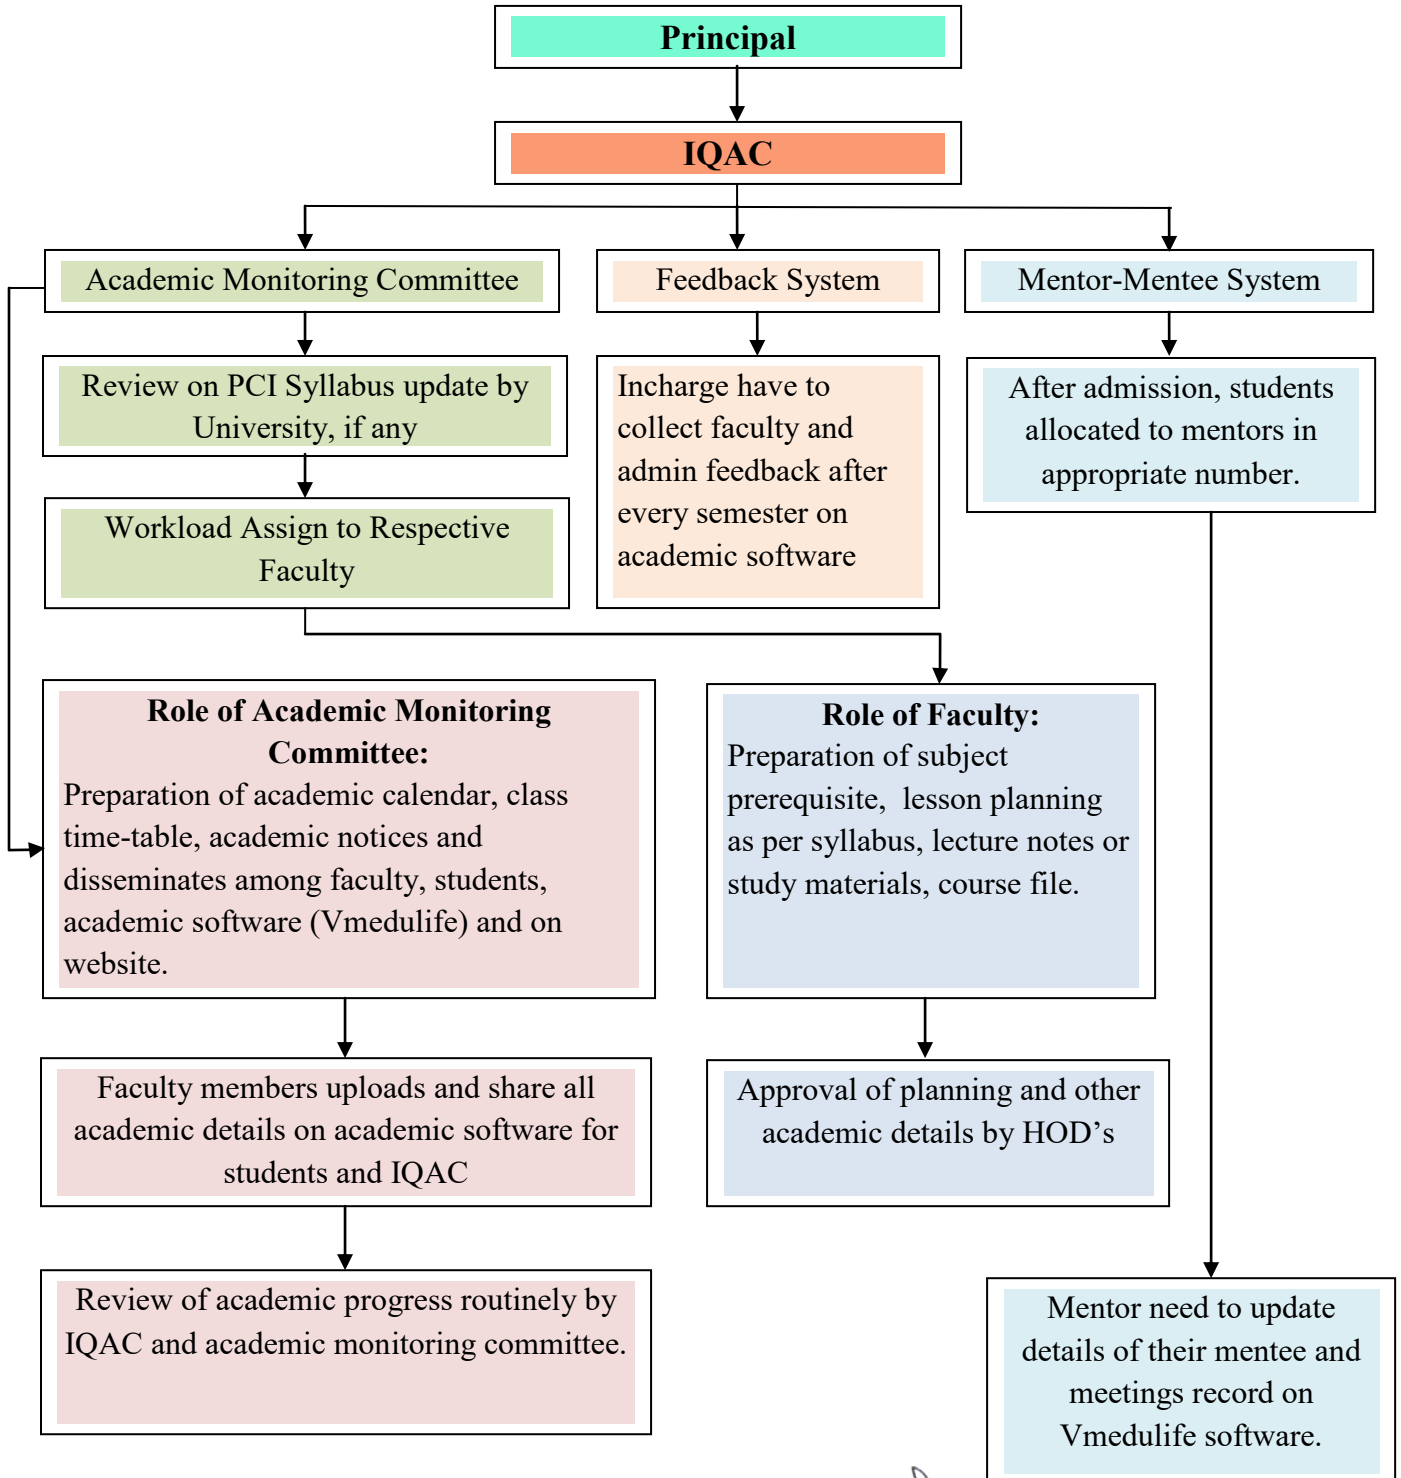

Dwarka Bahuudheshiya Gramin Vikas Foundations'

# Rajarshi Shahu College of Pharmacy

AT. Malvihir, Buldana. M. S. India

(Approved by AICTE, PCI, New Delhi and affiliated to SGBAU, Amravati)

## ACADEMIC PLANNING & EXECUTION

*[Signature]*  
Principal  
Rajarshi Shahu College of Pharmacy,  
Malvihir, Buldana.